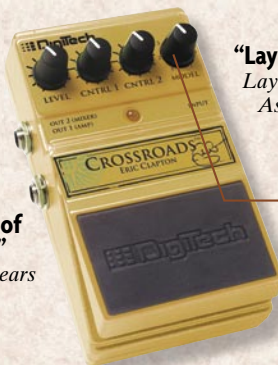

“...standing by the crossroads...”
 Seven signature tones from Eric Clapton.

CROSSROADS™ • LIMITED EDITION ARTIST SERIES EFFECTS PEDAL

A portion of the proceeds from the sale of this pedal is being donated to Crossroads Centre, an International Centre of Excellence for the treatment of alcohol, drugs and other addictive disorders.

CROSSROADS™

From “Sunshine of Your Love” to “Layla Unplugged”...seven signature tones from Eric Clapton in a limited-edition DigiTech® effects pedal.

“Badge”
Goodbye

“Crossroads”
Wheels of Fire, Live at the Fillmore

“Sunshine of Your Love”
Disraeli Gears

“Layla”
Layla and Other Assorted Love Songs

“Lay Down Sally”
Slowhand

“Layla”
Unplugged, LIVE
“Reptile”
Reptile

CROSSROADS™ ■ New DigiTech Production Modeling™ technology accurately recreates seven signature Eric Clapton tones.
 ■ Legendary “woman tone” ■ Raw “Crossroads” blues captured live
 ■ Embracing stereo spectrum of a swirling Leslie ■ Intimacy of Unplugged ■ Enduring warmth of “Reptile” ■ Custom artist pedal gig bag and pick ■ DigiTech pedal power supply

In conjunction with Eric Clapton, we have helped recreate some of his classic tones in a DigiTech pedal by applying our new Production Modeling™ technology to create Crossroads™. For the first time, complex studio and live effects can be accurately reproduced thanks to Production Modeling via our AudioDNA® DSP super-chip. If you’re a Slowhand fan or just want to add some unique tones to your effects palette, demo the limited edition Crossroads pedal at your DigiTech dealer today.